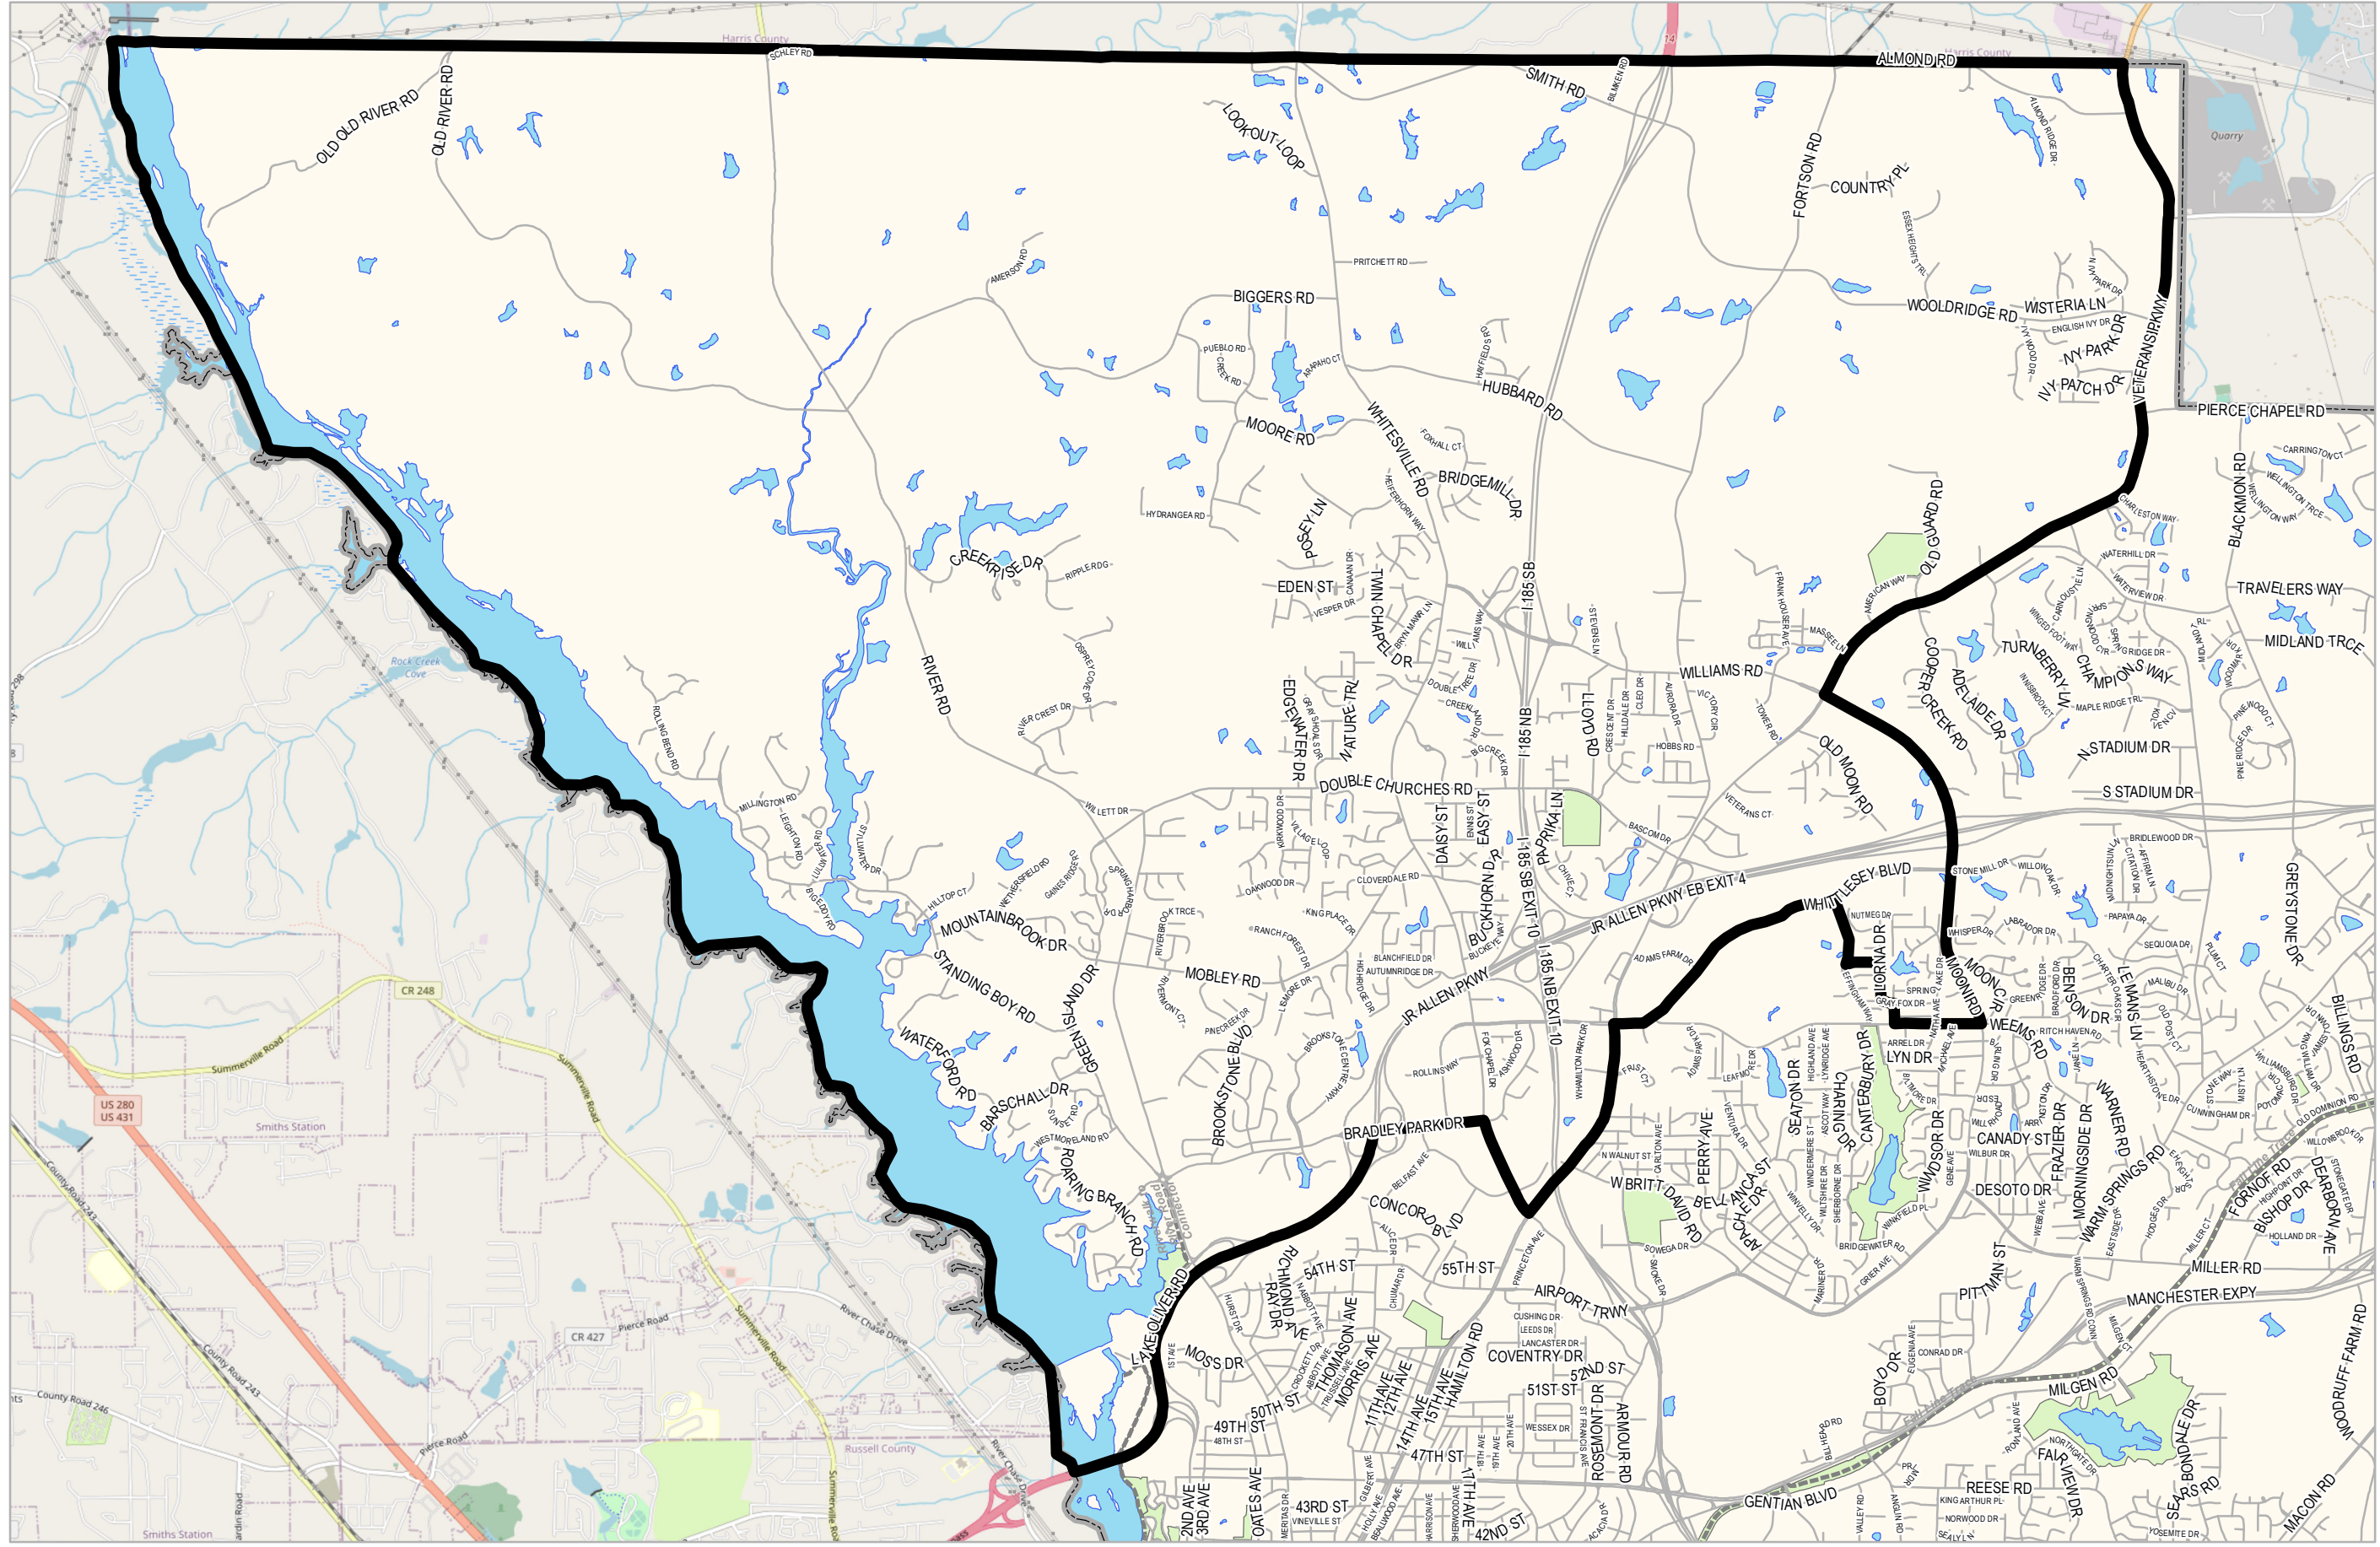

Council District 2

This material is made available as a public service. Maps and data are to be used for reference purposes only. The data contained is subject to constant change. Map information is believed to be correct but is not guaranteed.

Columbus
GEORGIA
We do amazing.

Not to Scale
Projection: NAD 83
Datum: State Plane GA West 1002

Planning Department
Map Created By: Dave Cooper
Date: 12/21/2022